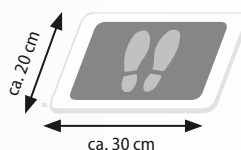

PORTATA MASSIMA 100 KG

MAXIMUM CAPACITY 100 KG

ACCIAIO VERNICIATO  
PAINTED STEEL

Item	Weight Item/Master	Pcs. for Master	Packed Item Size a x b x c (cm)	Master Size a x b x c (cm)	Pallet Height (cm)	Pcs. for Pallet	Pcs. in 40"HC Container	Pcs. in Truck	EAN
Crystal Stell 3 Gradini 1933/VD	4,50	1	42 x 9 x 130,5	42 x 9 x 130,5	130,5	33	1915	1089	8015010019333
Crystal Stell 4 Gradini 1934/VD	5,50	1	45 x 9 x 153	45 x 9 x 153	153	30	1609	990	8015010019340
Crystal Stell 5 Gradini 1935/VD	6,50	1	48 x 9 x 175,5	48 x 9 x 175,5	175,5	30	1455	990	8015010019357
Crystal Stell 6 Gradini 1936/VD	7,50	1	51 x 9 x 198	51 x 9 x 198	198	30	1149	990	8015010019364
Crystal Stell 7 Gradini 1937/VD	8,50	1	54 x 9 x 220,5	54 x 9 x 220,5	220,5	30	996	990	8015010019371
Crystal Stell 8 Gradini 1938/VD	9,50	1	57 x 9 x 243	57 x 9 x 243	243	30	843	990	8015010019388

PORTATA MASSIMA 100 KG

MAXIMUM CAPACITY 100 KG

ACCIAIO VERNICIATO  
PAINTED STEEL

Item	Weight Item / Master	Pcs. in Master	Packed Item Size a x b x c (cm)	Master Size a x b x c (cm)	Pallet Height	Pcs. in Pallet	Pcs. in 40' HC Container	Pcs. in Truck	EAN
CLIMBER 2 1932/VD	4,30/26,00	1	51x4x90	51x4x90	145	100	5700	6600	8015010019326

PORTATA MASSIMA 100 KG

MAXIMUM CAPACITY 100 KG

ACCIAIO VERNICIATO  
PAINTED STEEL

Item	Weight Item / Master	Pcs. in Master	Packed Item Size a x b x c (cm)	Master Size a x b x c (cm)	Pallet Height	Pcs. in Pallet	Pcs. in 40' HC Container	Pcs. in Truck	EAN
<b>CLIMBER 3 1931/VD</b>	6,20/24,00	1	51x4x115	51x4x115	130	80	4500	5280	8015010019319