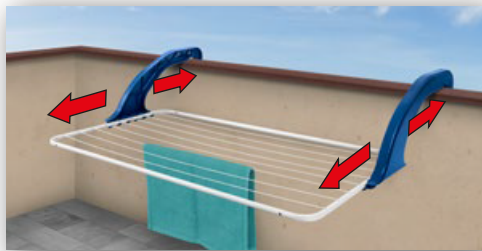

GANCI MOBILI PER
ADATTARSI AD OGNI
ESIGENZA.
HANGERS ARE MOVABLE
FOR ADJUSTING TO YOUR
NEEDS.

IDEALE PER BALCONI.
IDEAL FOR HANGING ON BALCONIES.

ACCIAIO VERNICIATO
PAINTED STEEL

Item	Weight Item / Master	Pcs. in Master	Packed Item Size a x b x c (cm)	Master Size a x b x c (cm)	Pallet Height	Pcs. in Pallet	Pcs. in 40' HC Container	Pcs. in Truc k	EAN
BALCONY 10	1,20/15,50	12	108x55x3	110x60x20	128	96	7200	6336	8054144661216