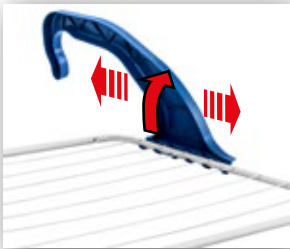

GANCI MOBILI PER  
ADATTARSI AD OGNI  
ESIGENZA.  
HANGERS ARE MOVABLE  
FOR ADJUSTING TO YOUR  
NEEDS.

IDEALE PER BALCONI.  
IDEAL FOR HANGING ON BALCONIES.

ACCIAIO VERNICIATO  
PAINTED STEEL

Item	Weight Item / Master	Pcs. in Master	Packed Item Size a x b x c (cm)	Master Size a x b x c (cm)	Pallet Height	Pcs. in Pallet	Pcs. in 40' HC Container	Pcs. in Truc k	EAN
<b>BALCONY 18</b>	1,70/20,4	12	108x55x4	120x60x24	128	84	6000	5544	8054144661230