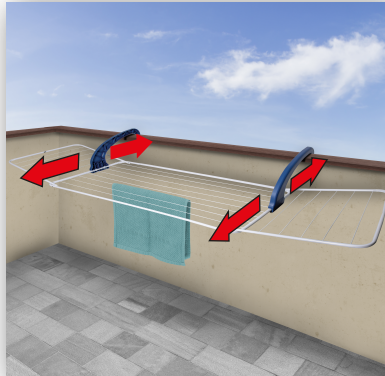

GANCI MOBILI PER  
ADATTARSI AD OGNI  
ESIGENZA.  
HANGERS ARE MOVABLE  
FOR ADJUSTING TO YOUR  
NEEDS.

IDEALE PER BALCONI.  
IDEAL FOR HANGING ON BALCONIES.

ACCIAIO VERNICIATO  
PAINTED STEEL

Item	Weight Item / Master	Pcs. in Master	Packed Item Size a x b x c (cm)	Master Size a x b x c (cm)	Pallet Height	Pcs. in Pallet	Pcs. in 40' HC Container	Pcs. in Truc k	EAN
<b>BALCONY 18</b>	1,70/20,4	12	108x55x4	120x60x24	128	84	6000	5544	8054144661230