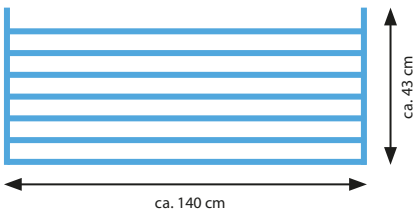

posa a **PARETE**

posa a **SOFFITTO**

Made in Italy

**ACCIAIO PLASTIFICATO
PLASTICIZED STEEL**

Item	Weight Item / Master	Pcs. in Master	Packed Item Size a x b x c (cm)	Master Size a x b x c (cm)	Pallet Height	Pcs. in Pallet	Pcs. in 40' HC Container	Pcs. in Truck	EAN
SALISCENDI 140	3,0	1	142x10x5	142X10X5	161	72	8360	6336	8008154910338